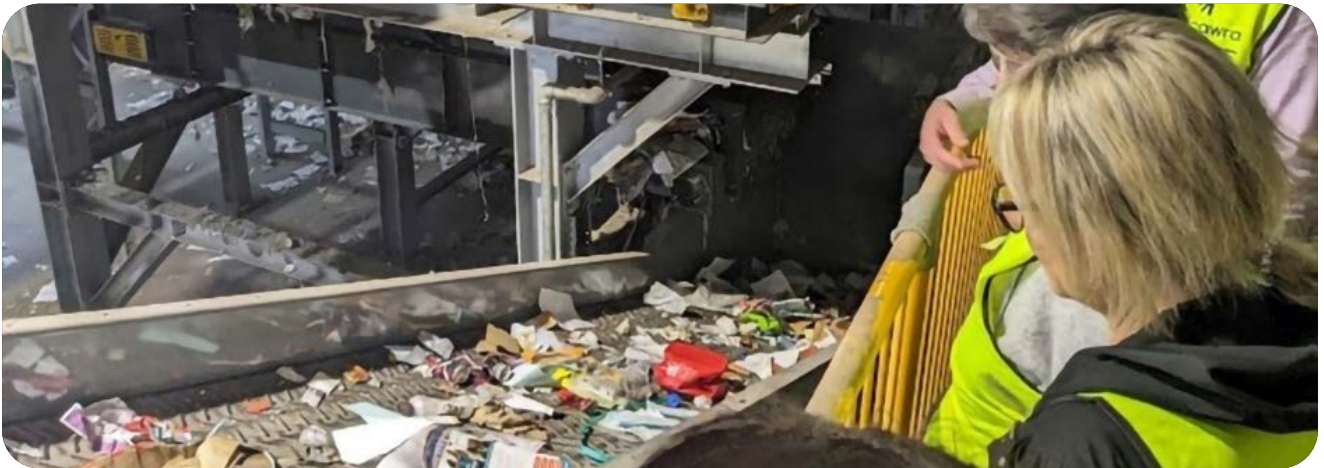

Community tours

Beyond the Kerb Tour

This fascinating bus tour provides insights into material pathways and processing in South Australia. Visit operating commercial sites, including the purpose-built KESAB Education Centre at IWS Wingfield, and hear from industry professionals.

3-Bin Tour*

Follow your three kerbside bins to their ultimate destinations! Learn about how the waste streams are processed, common contaminants and have your tricky questions answered.

Tours can be customised to meet the interests of your group.

Half day tour $800+GST
Full day tour $1,200+GST

A bus and driver is required for tour – cost is exclusive of bus hire.

*3-Bin Tour availability dependent on Council area.

'It was very informative and gave one a huge appreciation and understanding of the recycling industry.'

'I feel much more positive about what we are doing after this informative trip and also have a greater understanding of what needs to go where! Awesome.'

'From start to finish the process was fantastic. Humour, insight, passion, friendliness – all top notch. I'm very thankful to have been given the opportunity and I'm hopeful it will help me on my journey to increase society's use of recycled materials.'