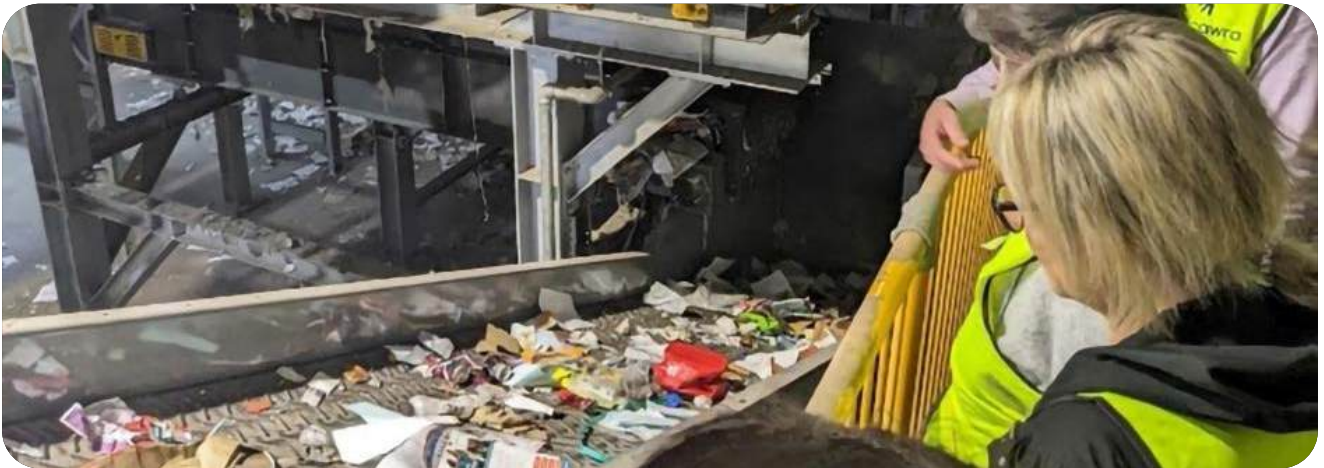

Community tours

Beyond the Kerb Tour

This fascinating bus tour provides insights into material pathways and processing in South Australia. Visit operating commercial sites, including the purpose-built KESAB Education Centre at IWS Wingfield, and hear from industry professionals.

3-Bin Tour*

Follow your three kerbside bins to their ultimate destinations! Learn about how the waste streams are processed, common contaminants and have your tricky questions answered.

Tours can be customised to meet the interests of your group.

Full day tour $1,500+GST

A bus and driver is required for tour – cost is exclusive of bus hire.

*3-Bin Tour availability dependent on Council area.

'It was very informative and gave one a huge appreciation and understanding of the recycling industry.'

'I feel much more positive about what we are doing after this informative trip and also have a greater understanding of what needs to go where! Awesome.'

'From start to finish the process was fantastic. Humour, insight, passion, friendliness – all top notch. I'm very thankful to have been given the opportunity and I'm hopeful it will help me on my journey to increase society's use of recycled materials.'