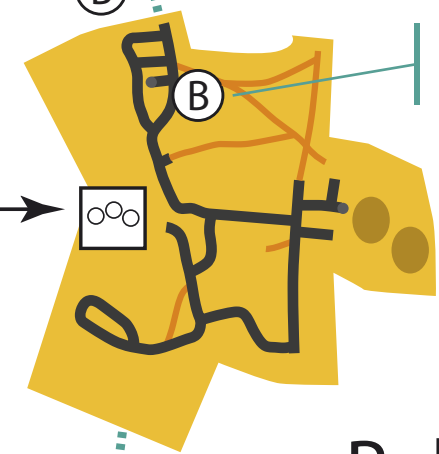

Ernabella Bore EMB-E44  
Distance from storage tanks approx. 2km

Ernabella Bore EMB-E42  
Distance from storage tanks approx. 750m

Ernabella Bore EMB-E45  
Distance from storage tanks approx. 1.5km

Ernabella Bore EMB-E12  
Distance from storage tanks approx. 500m

Water storage tanks →

Ernabella Bore EMB-E97L  
Distance from storage tanks approx. 6km

Ernabella Bore EMB-E97B  
Distance from storage tanks approx. 5.2km

## Key

|   |                   |   |                     |
|---|-------------------|---|---------------------|
|  | Community limits  |  | Bore location       |
|  | Community streets |  | Water storage tanks |
|  | Supply pipeline   |  |                     |