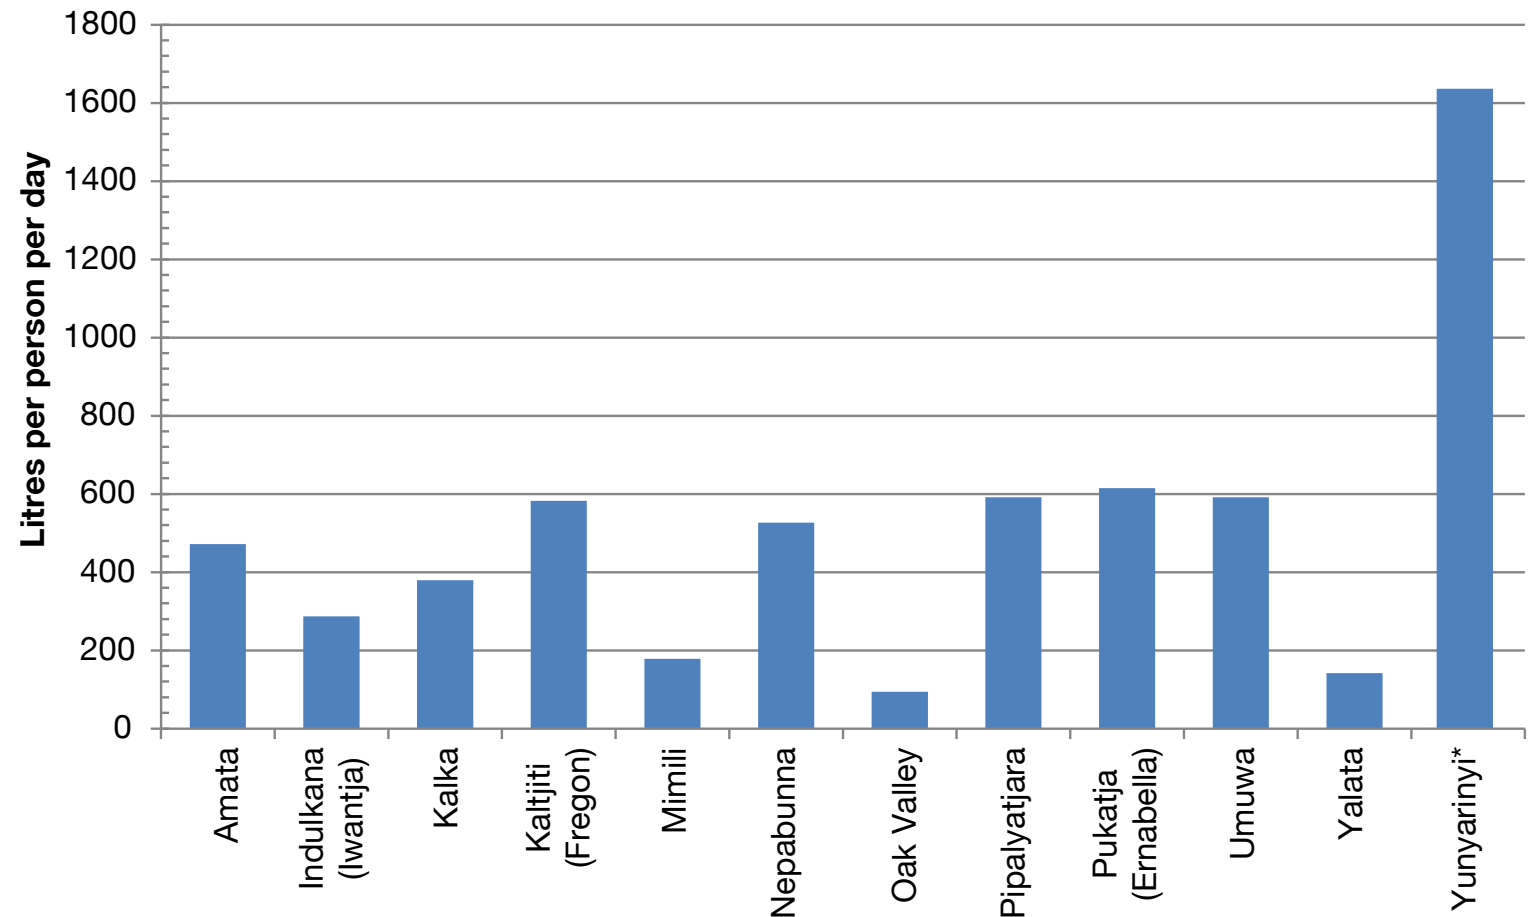

Water

Let's be sustainable

www.kesab.asn.au/sawater

How much do we use?

Water use - 12 month average

* Please note:
Yunyarinyi's use is higher as it has a lot of livestock that need water.